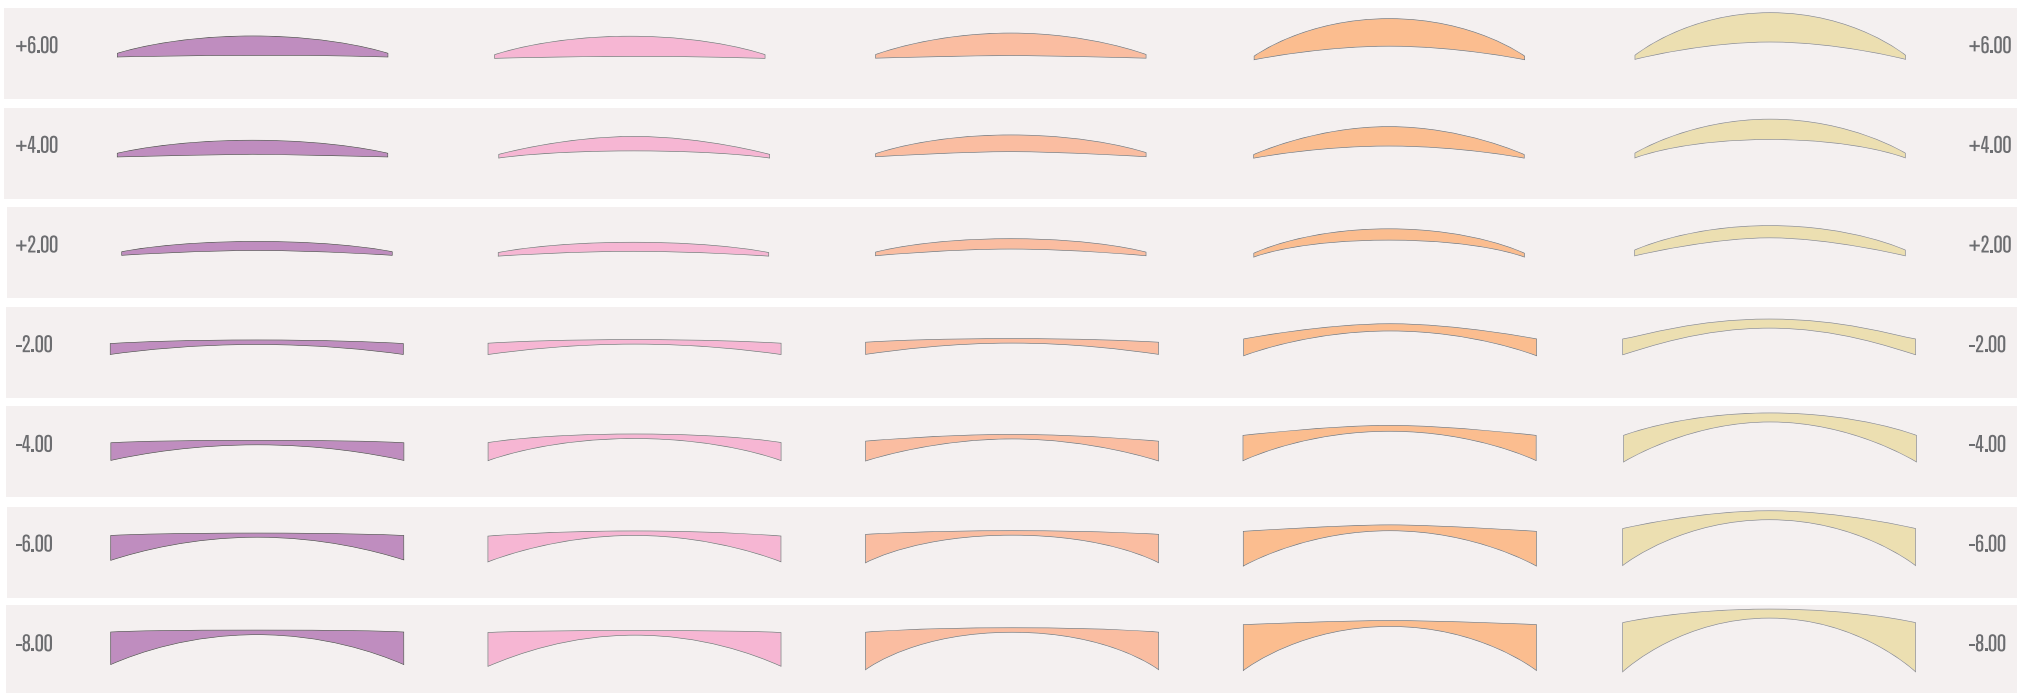

Lens Materials

1.74

1.67

1.60

1.53

1.50

The above diagrams are for indication purposes only.

Lens Materials

1.74
NULUX
 IDENTITY V+

1.67
HILUX
 TRUEFORM

1.60
NULUX
 TRUEFORM

1.53
NULUX
 TRUEFORM

1.50
HILUX
 TRUEFORM

Power	1.74 NULUX IDENTITY V+	1.67 HILUX TRUEFORM	1.60 NULUX TRUEFORM	1.53 NULUX TRUEFORM	1.50 HILUX TRUEFORM
+6.00	CT: 4.1 mm - ET: 0.8 mm - Wt: 9.9 g	CT: 4.5 mm - ET: 0.8 mm - Wt: 10.1 g	CT: 5.0 mm - ET: 0.8 mm - Wt: 10.8 g	CT: 6.1 mm - ET: 0.8 mm - Wt: 11.0 g	CT: 6.5 mm - ET: 0.8 mm - Wt: 14.1 g
+4.00	CT: 3.0 mm - ET: 0.8 mm - Wt: 7.7 g	CT: 3.2 mm - ET: 0.8 mm - Wt: 7.5 g	CT: 3.7 mm - ET: 0.8 mm - Wt: 8.5 g	CT: 4.3 mm - ET: 0.8 mm - Wt: 8.1 g	CT: 4.5 mm - ET: 0.8 mm - Wt: 10.0 g
+2.00	CT: 1.9 mm - ET: 0.8 mm - Wt: 5.5 g	CT: 2.0 mm - ET: 0.8 mm - Wt: 5.3 g	CT: 2.3 mm - ET: 0.8 mm - Wt: 5.9 g	CT: 2.5 mm - ET: 0.8 mm - Wt: 5.1 g	CT: 2.7 mm - ET: 0.8 mm - Wt: 6.7 g
-2.00	CT: 1.0 mm - ET: 2.3 mm - Wt: 8.2 g	CT: 1.0 mm - ET: 2.5 mm - Wt: 7.9 g	CT: 1.0 mm - ET: 2.7 mm - Wt: 8.2 g	CT: 1.3 mm - ET: 3.7 mm - Wt: 9.6 g	CT: 2.0 mm - ET: 4.9 mm - Wt: 17.3 g
-4.00	CT: 1.0 mm - ET: 3.8 mm - Wt: 11.8 g	CT: 1.0 mm - ET: 4.0 mm - Wt: 11.4 g	CT: 1.0 mm - ET: 4.4 mm - Wt: 11.9 g	CT: 1.3 mm - ET: 5.6 mm - Wt: 12.3 g	CT: 2.0 mm - ET: 8.0 mm - Wt: 24.3 g
-6.00	CT: 1.0 mm - ET: 5.4 mm - Wt: 15.8 g	CT: 1.0 mm - ET: 5.7 mm - Wt: 15.1 g	CT: 1.0 mm - ET: 6.3 mm - Wt: 15.9 g	CT: 1.3 mm - ET: 7.7 mm - Wt: 16.1 g	CT: 2.0 mm - ET: 11.1 mm - Wt: 31.5 g
-8.00	CT: 1.0 mm - ET: 6.5 mm - Wt: 18.5 g	CT: 1.0 mm - ET: 7.5 mm - Wt: 19.0 g	CT: 1.0 mm - ET: 8.3 mm - Wt: 20.2 g	CT: 1.3 mm - ET: 10.2 mm - Wt: 20.3 g	CT: 2.0 mm - ET: 12.2 mm - Wt: 29.7 g

- 3 times stronger than 1.50
- Abbe value of 31
- Ideal for prescriptions of -5.00 to +5.00 & above
- No limitations in frame choice

- 5 times stronger than 1.50
- Abbe value of 31
- Ideal for prescriptions of -4.00 to +4.00 & above
- Aesthetically good in a rimless / supra mount